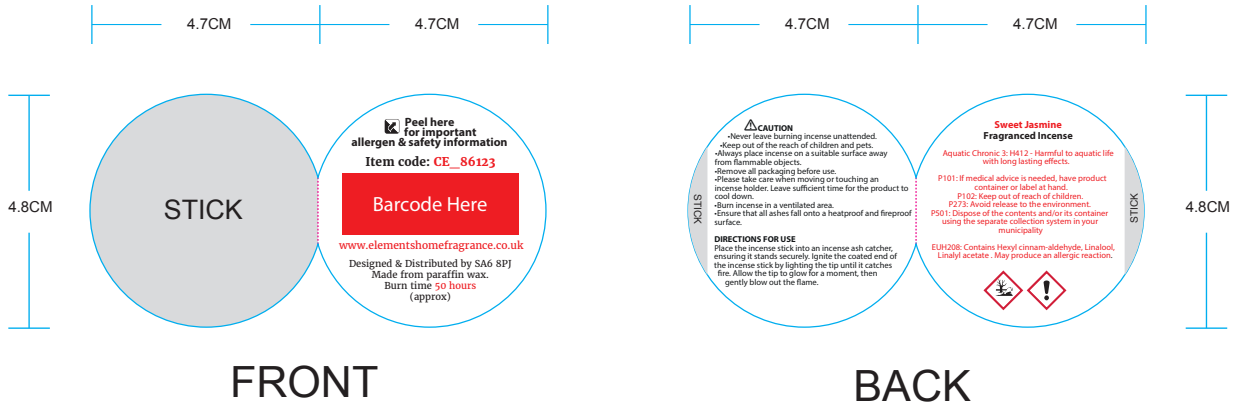

Incense warning - Cone

⚠ CAUTION

- •Never leave burning incense unattended.
- •Keep out of the reach of children and pets.
- •Always place incense on a suitable surface away from flammable objects.
- •Remove all packaging before use.
- •Please take care when moving or touching an incense holder. Leave sufficient time for the product to cool down.
- •Burn incense in a ventilated area.
- •Ensure that all ashes fall onto a heatproof and fireproof surface.

⚠ WARNING: May cause irritation if in direct contact with eyes.

DIRECTIONS FOR USE

Place the incense cone into an incense holder, ensuring it stands securely. Ignite the top end of the incense cone by lighting the tip until it catches fire. Allow the tip to glow for a moment, then gently blow out the flame. Enjoy the fragrant aroma as the incense cone releases its scent into the air.